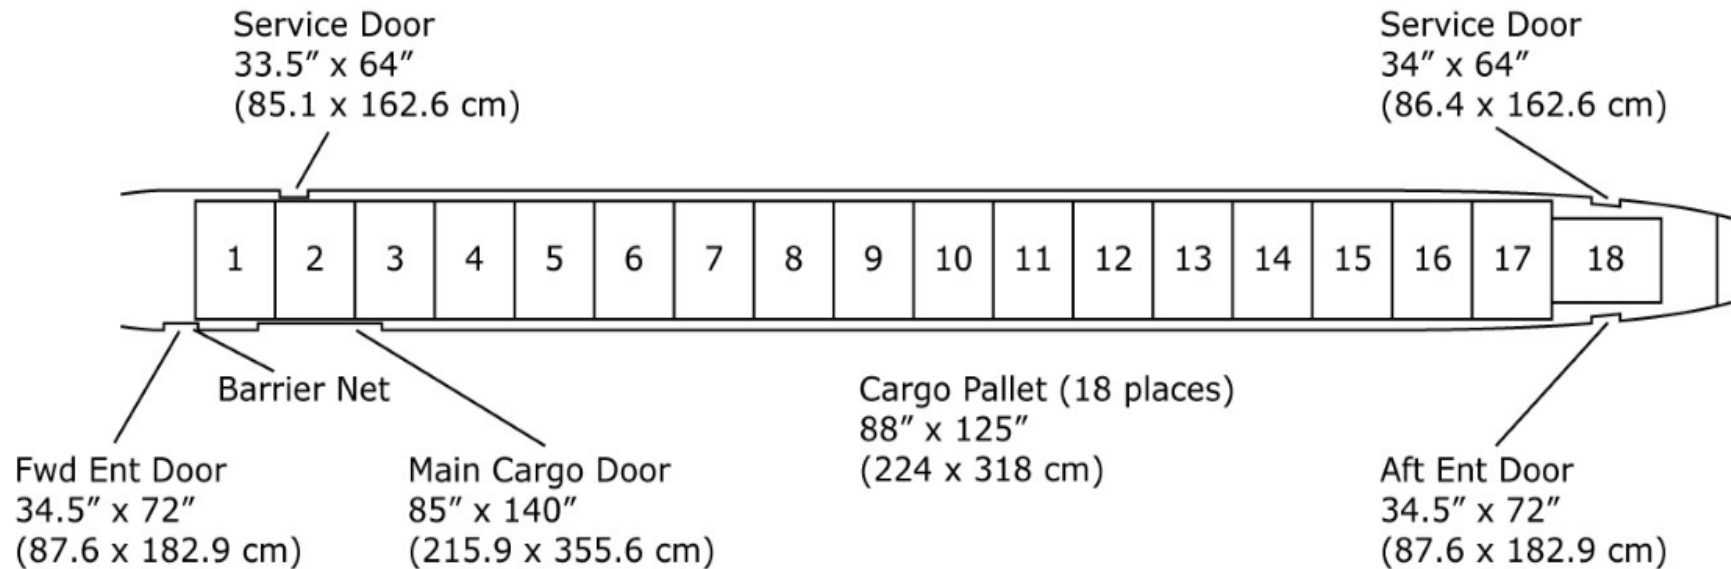

DC-8-63F Cargo Configuration

Pallets 1 through 17	7,711 ft ³	(218 m ³)
Pallet 18	460 ft ³	(13 m ³)
Lower Deck Cargo	2,500 ft ³	(71 m ³)
Total Cargo Volume	10,671 ft³	(302 m³)